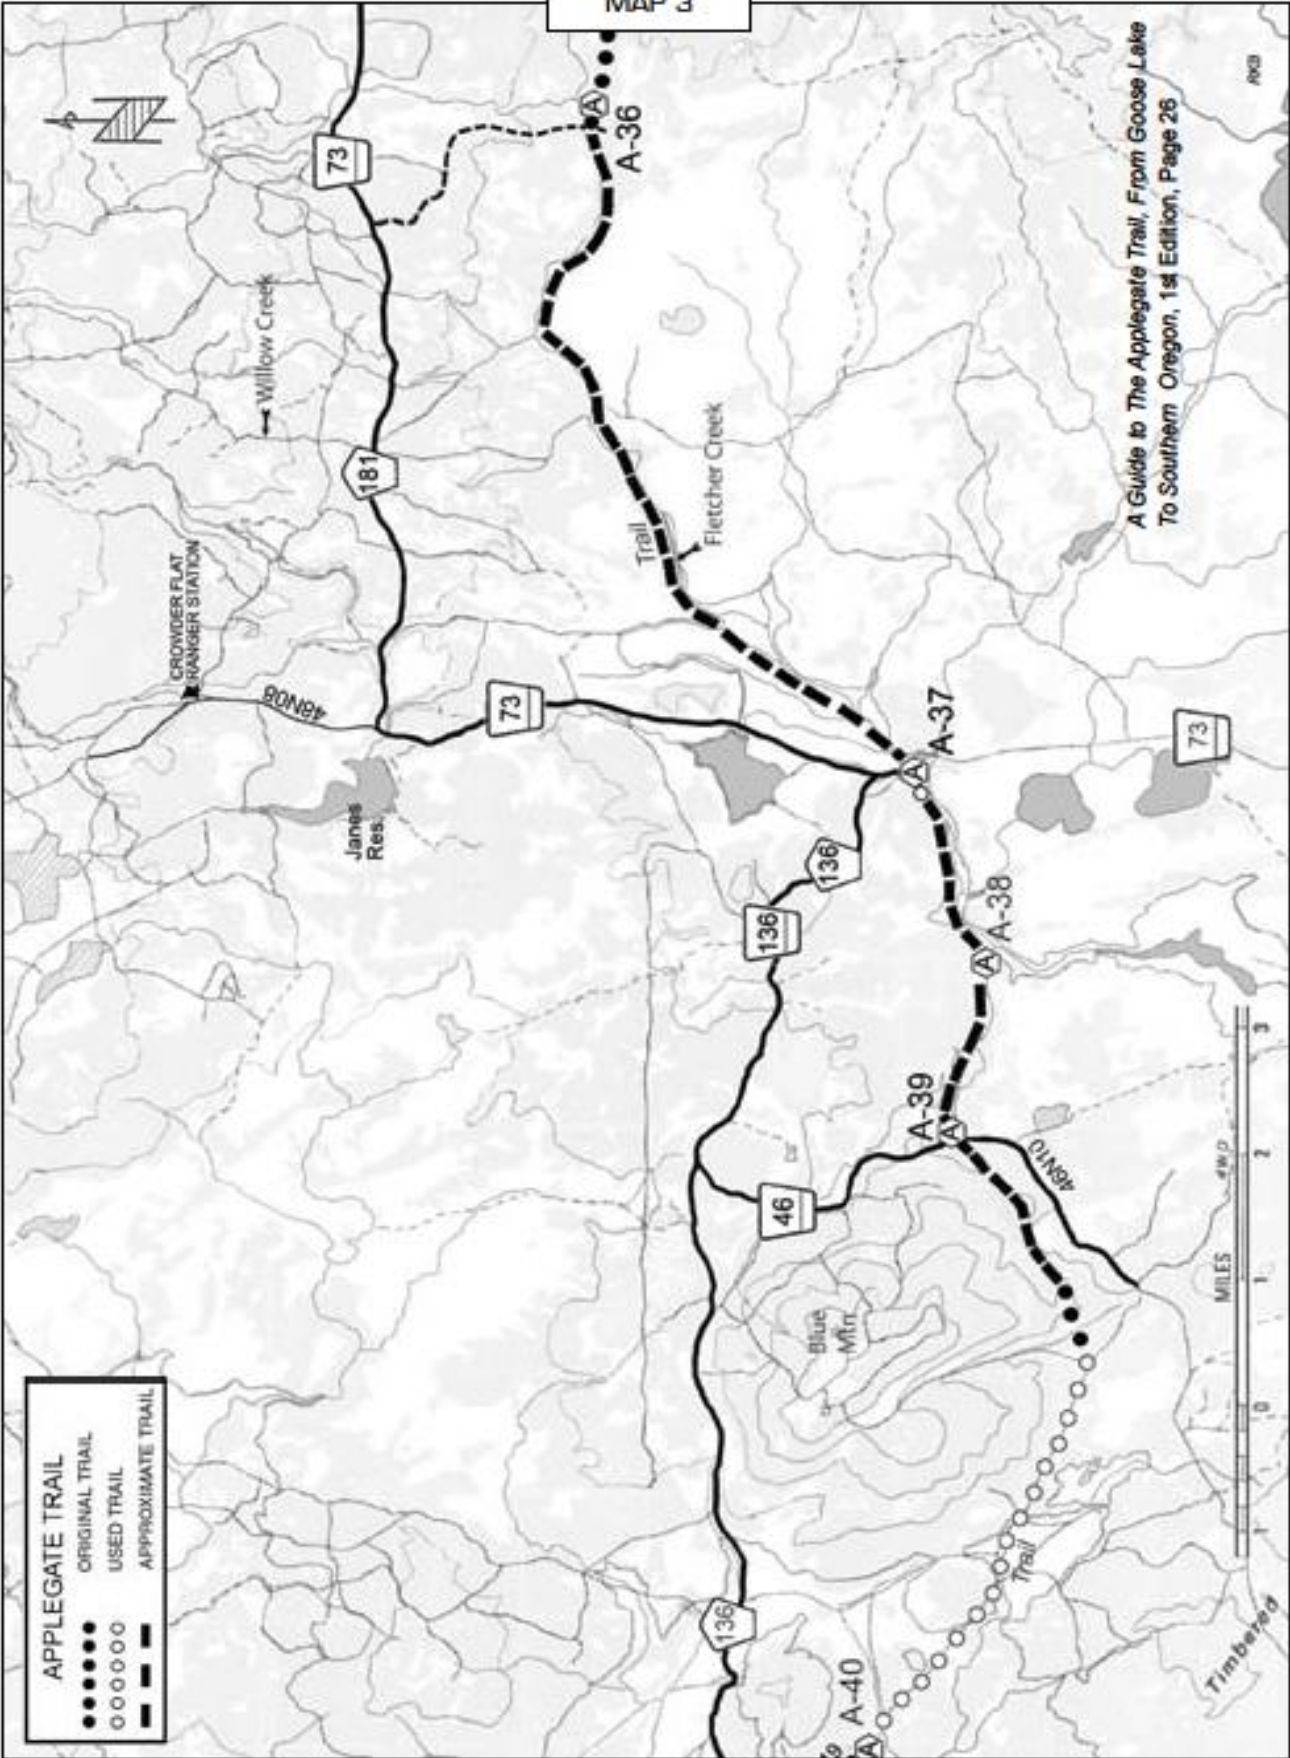

Update for

A Guide To The Applegate Trail From Goose Lake To
Southern Oregon

Replace the existing map on page 26 with the map on the next page.

MAP 3

A Guide to The Applegate Trail, From Goose Lake To Southern Oregon, 1st Edition, Page 26

- APPLEGATE TRAIL**
- ORIGINAL TRAIL
 - ○ ○ ○ ○ USED TRAIL
 - — — — — APPROXIMATE TRAIL